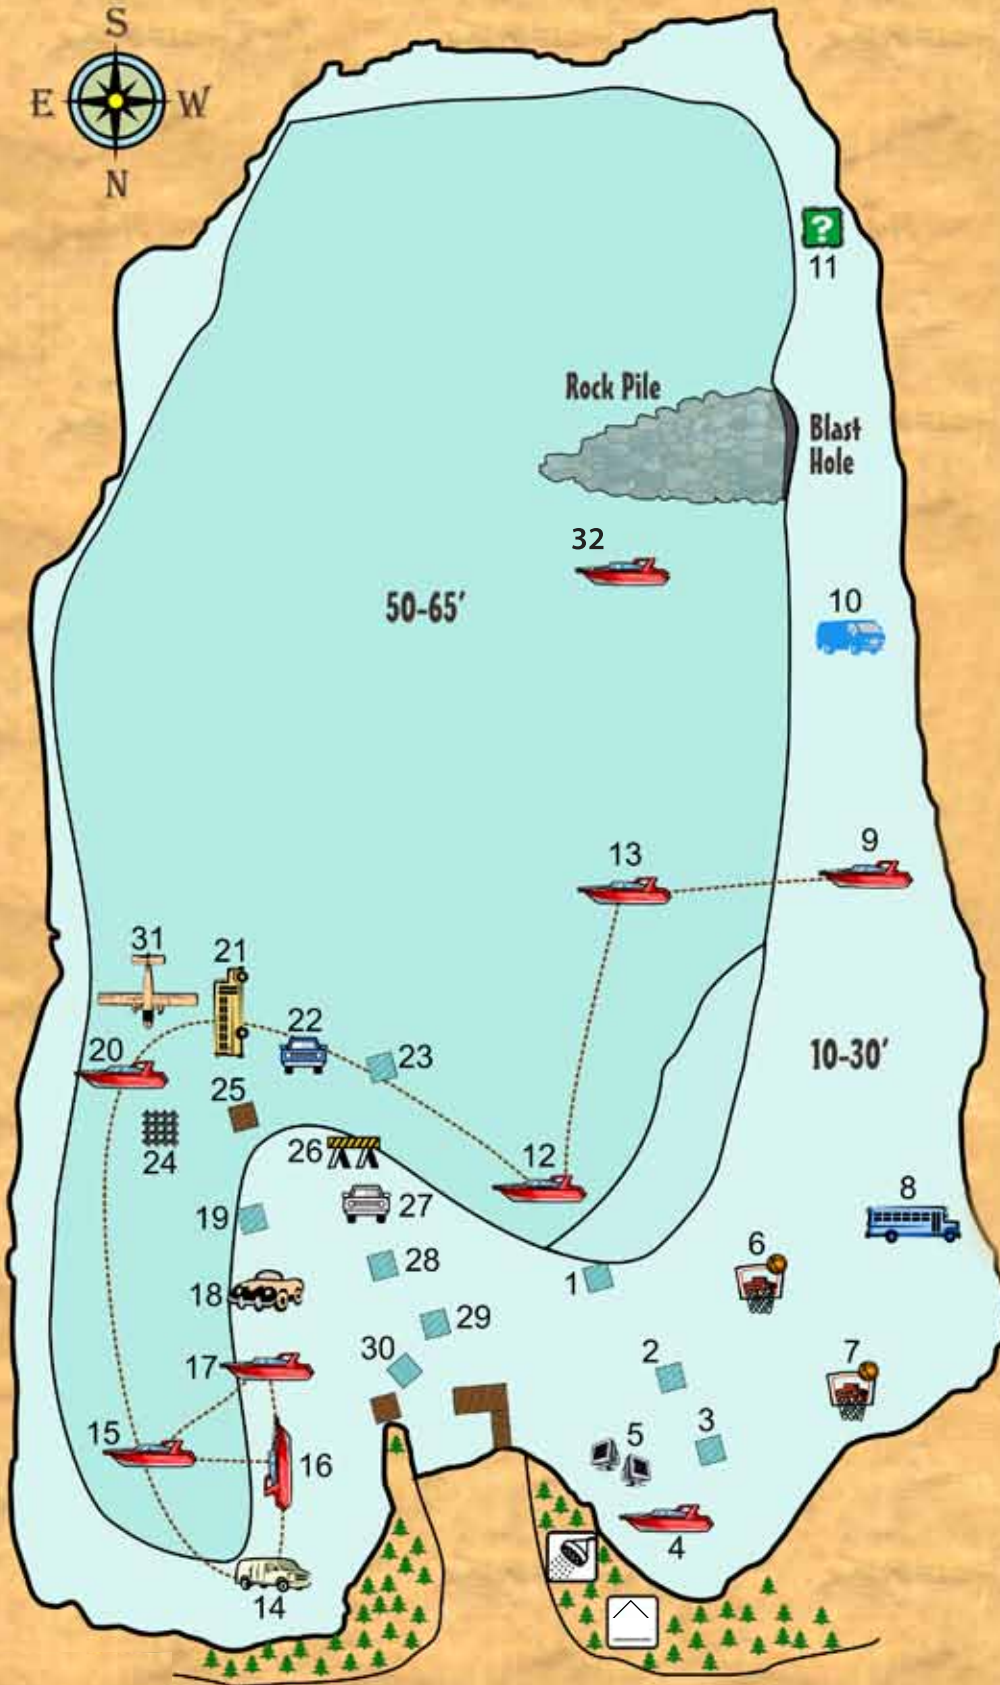

LAKE RAWLINGS DIVE MAP

Index

1. 16'x16' Platform
2. 12'x12' Platform
3. 16'x16' Platform
4. Replacements Boat
5. Computer Graveyard
6. Basketball Hoop I
7. Basketball Hoop II
8. Ms. Nikki (58'Bus)
9. Cabin Cruiser
10. The Dive Shop Van
11. Mystery Boat
12. Pop's Pleasure Boat
13. Ms. Fish (Boat)
14. PADI Wagon
15. Ms. Becca (Boat)
16. Ms. Netti (Vertical Boat)
17. Ms. Donna (Boat)
18. Convertible Car
19. 16'x16' Platform
20. Zack (Fishing Boat)
21. Wayne's World Bus
22. Car
23. 16'x16' Platform (50')
24. Roman Surprise (Grate)
25. Floating Platform
26. Road's End Barrier
27. Car
28. 8'x8' Platform (12')
29. 6'x8' Platform (10')
30. Confined Water Platform (4')
31. Ms. Laurie (Airplane)
32. Miss Laurel (Cabin Cruiser)

- Objects not to scale
 - Locations approximated

- Floating Platform
- Sunken Platform
- Deep Water Tour
- Rinse Shower
- Shelters